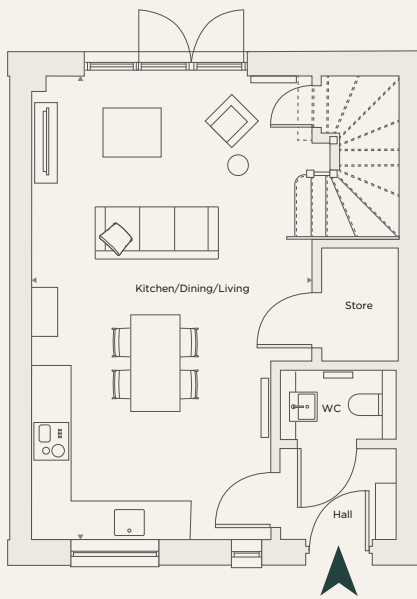

COCOA GARDENS

YORK ENGLAND

THE OUSE

2 Bedroom

Total Area 79 m² / 850 ft²

Plots: 10, 12, 13, 73, 74, 75, 79, 82, 83

Ground floor

First floor

| | | |
|-----------------------|-----------------|-----------------|
| Kitchen/Dining/Living | 4.29 m X 7.10 m | 14' 1" X 23' 3" |
| Bedroom 1 | 2.62 m X 4.96 m | 8' 7" X 16' 3" |
| Bedroom 2 | 2.84 m X 4.47 m | 9' 4" X 14' 8" |
| Bathroom | 2.16 m X 1.99 m | 7' 1" X 6' 6" |

Floor plans are not to scale. Measurements are approximate and for guidance only.