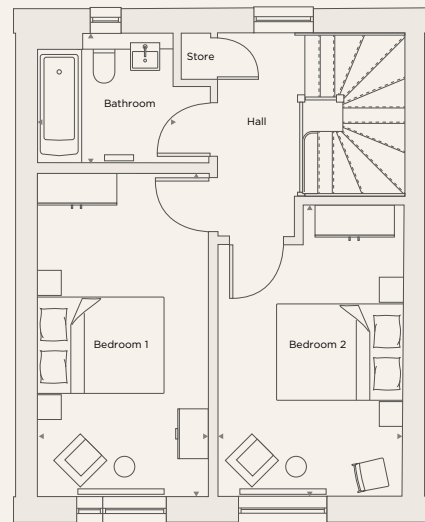

COCOA GARDENS

YORK ENGLAND

THE OUSE

2 Bedroom

Total Area 79 m² / 850 ft²

Plots: 10, 12, 13, 73, 74, 75, 79, 82, 83

Ground floor

First floor

| | | |
|-----------------------|-----------------|-----------------|
| Kitchen/Dining/Living | 4.29 m X 7.10 m | 14' 1" X 23' 3" |
| Bedroom 1 | 2.62 m X 4.96 m | 8' 7" X 16' 3" |
| Bedroom 2 | 2.84 m X 4.47 m | 9' 4" X 14' 8" |
| Bathroom | 2.16 m X 1.99 m | 7' 1" X 6' 6" |

Floor plans are not to scale. Measurements are approximate and for guidance only.