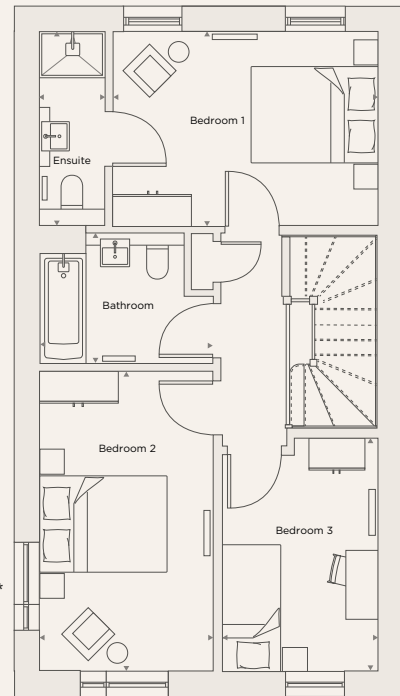

COCOA GARDENS

YORK ENGLAND

THE LENDAL

3 Bedroom

Total Area 101.6 m² / 1,094 ft²

Plots: 20, 21, 29, 34, 35, 44, 45, 54, 55, 64, 65, 94

Ground floor

First floor

Kitchen/Dining/Living	5.18 m X 9.80 m	17' 0" X 31' 10"
Bedroom 1	4.06 m X 2.97 m	13' 4" X 9' 9"
Bedroom 2	2.66 m X 4.59 m	8' 9" X 15' 1"
Bedroom 3	2.66 m X 3.59 m	8' 9" X 11' 9"
Bathroom	2.66 m X 2.00 m	8' 9" X 6' 7"
Ensuite	1.01 m X 2.97 m	3' 4" X 9' 9"

Floor plans are not to scale. Measurements are approximate and for guidance only.
*Window to plot 15, 20 & 103 only.