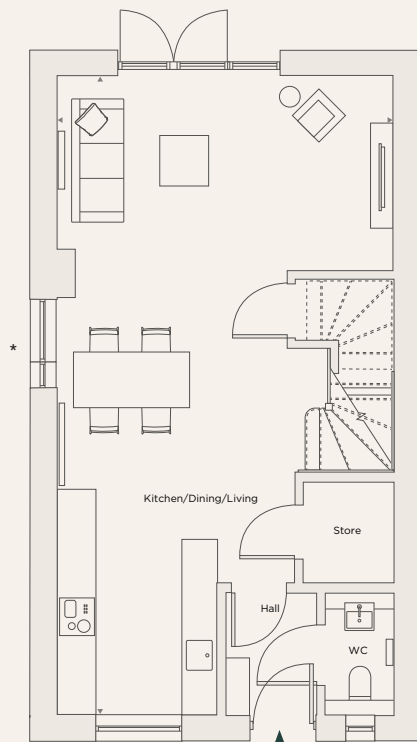

COCOA GARDENS

YORK ENGLAND

THE LENDAL

3 Bedroom

Total Area 101.6 m² / 1,094 ft²

Plots: 20, 21, 29, 34, 35, 44, 45, 54, 55, 64, 65, 94

Ground floor

First floor

Kitchen/Dining/Living	5.18 m X 9.80 m	17' 0" X 31' 10"
Bedroom 1	4.06 m X 2.97 m	13' 4" X 9' 9"
Bedroom 2	2.66 m X 4.59 m	8' 9" X 15' 1"
Bedroom 3	2.66 m X 3.59 m	8' 9" X 11' 9"
Bathroom	2.66 m X 2.00 m	8' 9" X 6' 7"
Ensuite	1.01 m X 2.97 m	3' 4" X 9' 9"

Floor plans are not to scale. Measurements are approximate and for guidance only.
*Window to plot 15, 20 & 103 only.