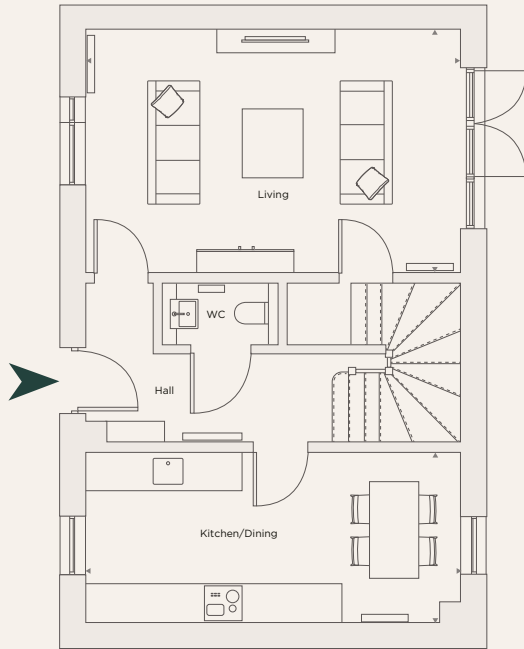

COCOA GARDENS

YORK ENGLAND

THE CLIFFORD

3 Bedroom

Total Area 104.5 m² / 1,125 ft²

Plots: 31, 32, 37, 38, 41, 42, 47, 52, 57, 58, 61, 67, 68

Ground floor

First floor

Living	5.75 m X 3.74 m	18' 10" X 12' 3"
Kitchen/Dining	5.75 m X 2.62 m	18' 10" X 8' 7"
Bedroom 1	3.54 m X 2.99 m	11' 7" X 9' 10"
Bedroom 2	3.32 m X 3.81 m	10' 11" X 12' 6"
Bedroom 3	2.31 m X 3.81 m	7' 7" X 12' 6"
Bathroom	2.78 m X 2.05 m	9' 1" X 6' 9"
Ensuite	2.09 m X 1.49 m	6' 10" X 4' 11"

Floor plans are not to scale. Measurements are approximate and for guidance only.