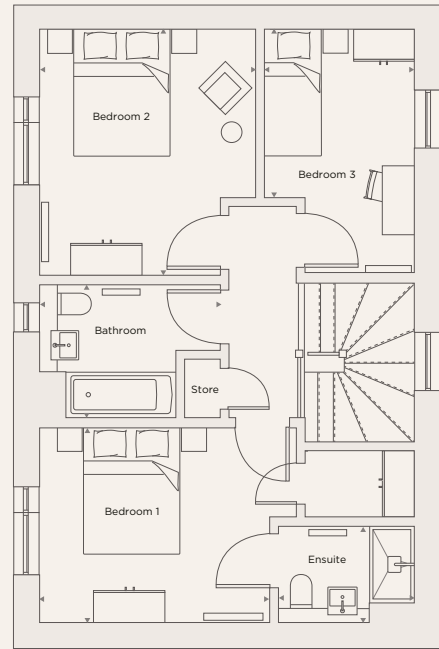

COCOA GARDENS

YORK ENGLAND

THE CLIFFORD

3 Bedroom

Total Area 104.5 m² / 1,125 ft²

Plots: 31, 32, 37, 38, 41, 42, 47, 52, 57, 58, 61, 67, 68

Ground floor

First floor

Living	5.75 m X 3.74 m	18' 10" X 12' 3"
Kitchen/Dining	5.75 m X 2.62 m	18' 10" X 8' 7"
Bedroom 1	3.54 m X 2.99 m	11' 7" X 9' 10"
Bedroom 2	3.32 m X 3.81 m	10' 11" X 12' 6"
Bedroom 3	2.31 m X 3.81 m	7' 7" X 12' 6"
Bathroom	2.78 m X 2.05 m	9' 1" X 6' 9"
Ensuite	2.09 m X 1.49 m	6' 10" X 4' 11"

Floor plans are not to scale. Measurements are approximate and for guidance only.